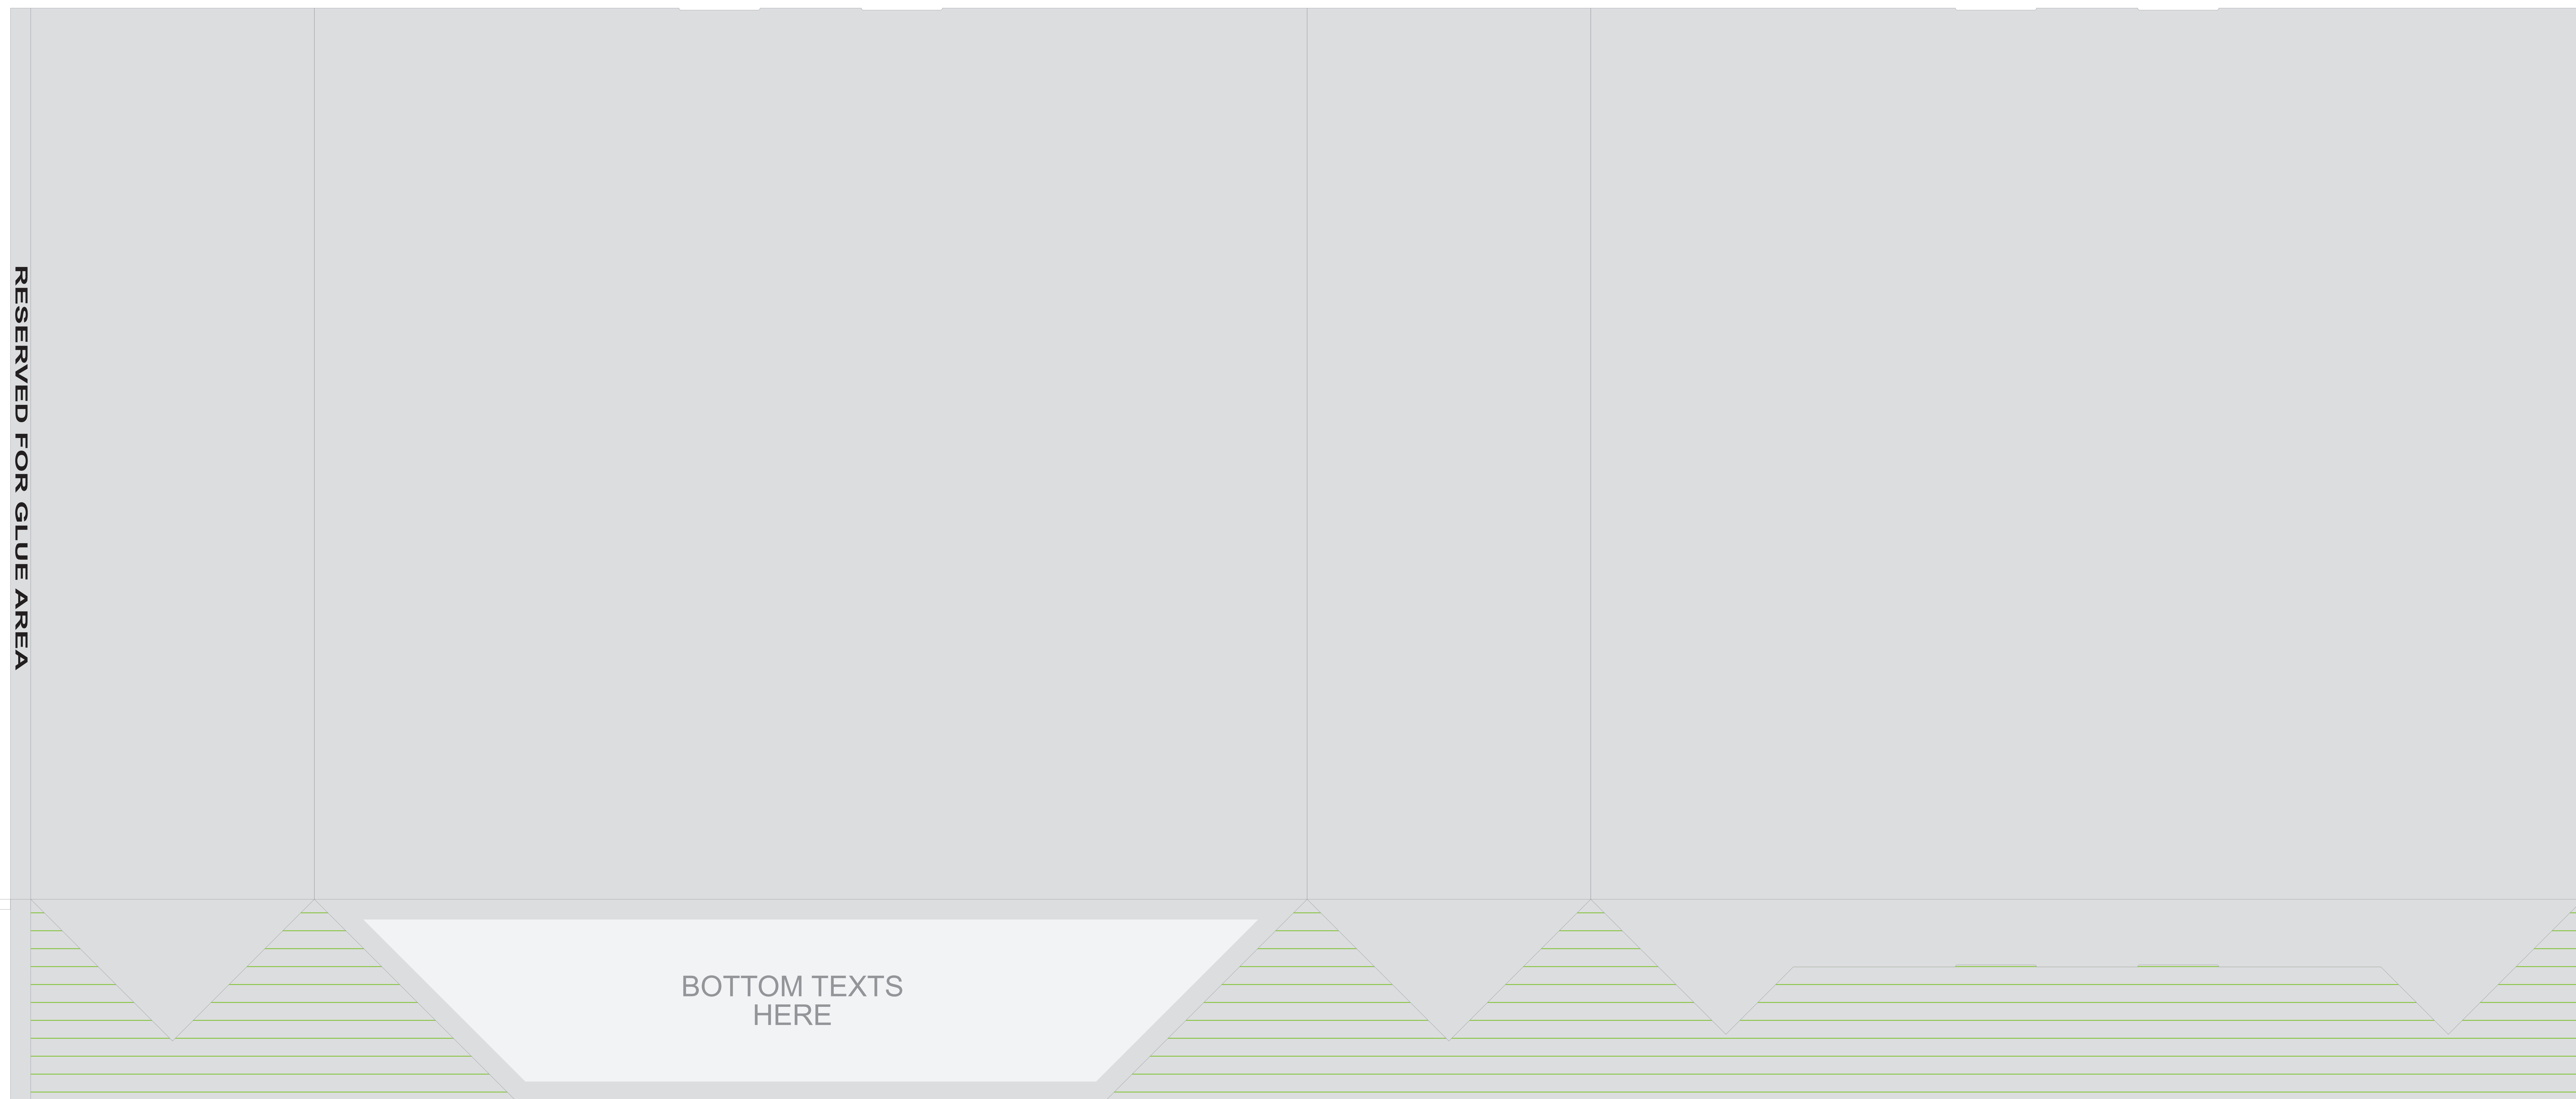

19.25x5.50x17.25
WxGxH

PRINTABLE AREA

NON-VISIBLE AREA

RESERVED FOR GLUE AREA

BOTTOM TEXTS
HERE